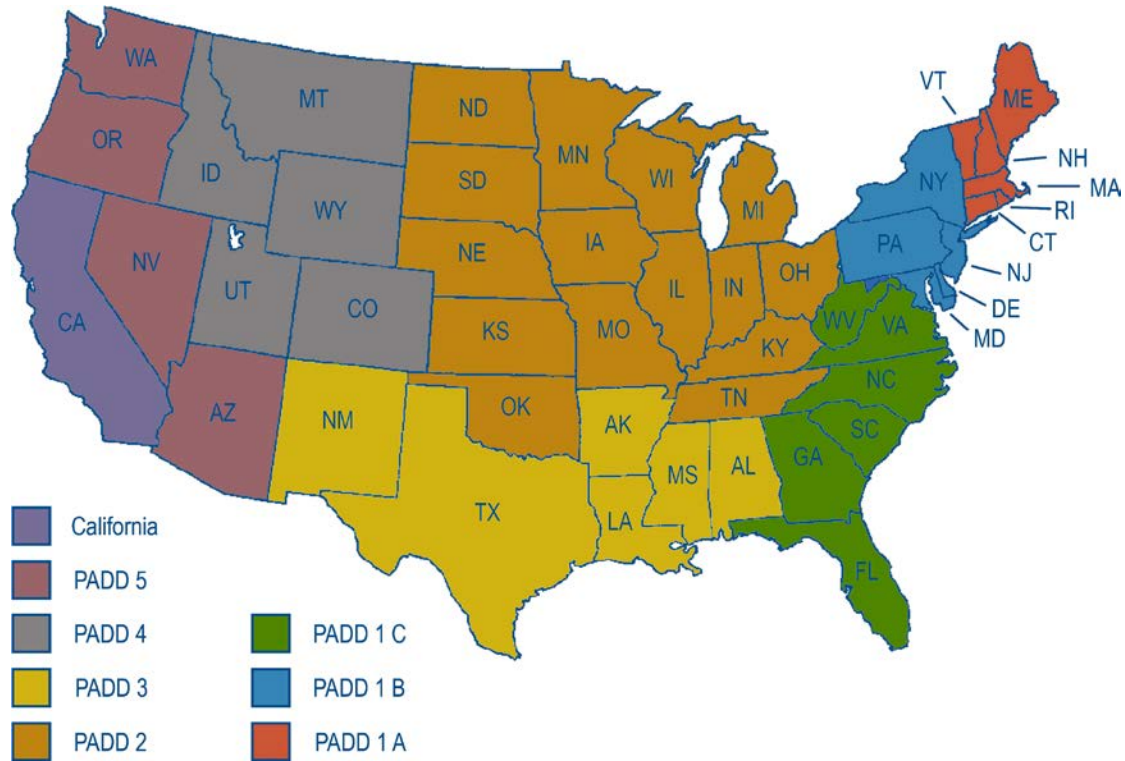

# Covenant Transport.

## Fuel Surcharge Information

**Our standard FSC is \$0.30 per mile (Temp Control \$0.09 per mile)**

Updated Tuesday, February 7, 2017

U.S. Average	2.558	Lower Atlantic	2.508	West Coast	2.856
East Coast	2.618	Midwest	2.492	California	2.944
New England	2.661	Gulf Coast	2.403		
Central Atlantic	2.763	Rocky Mtn	2.515		